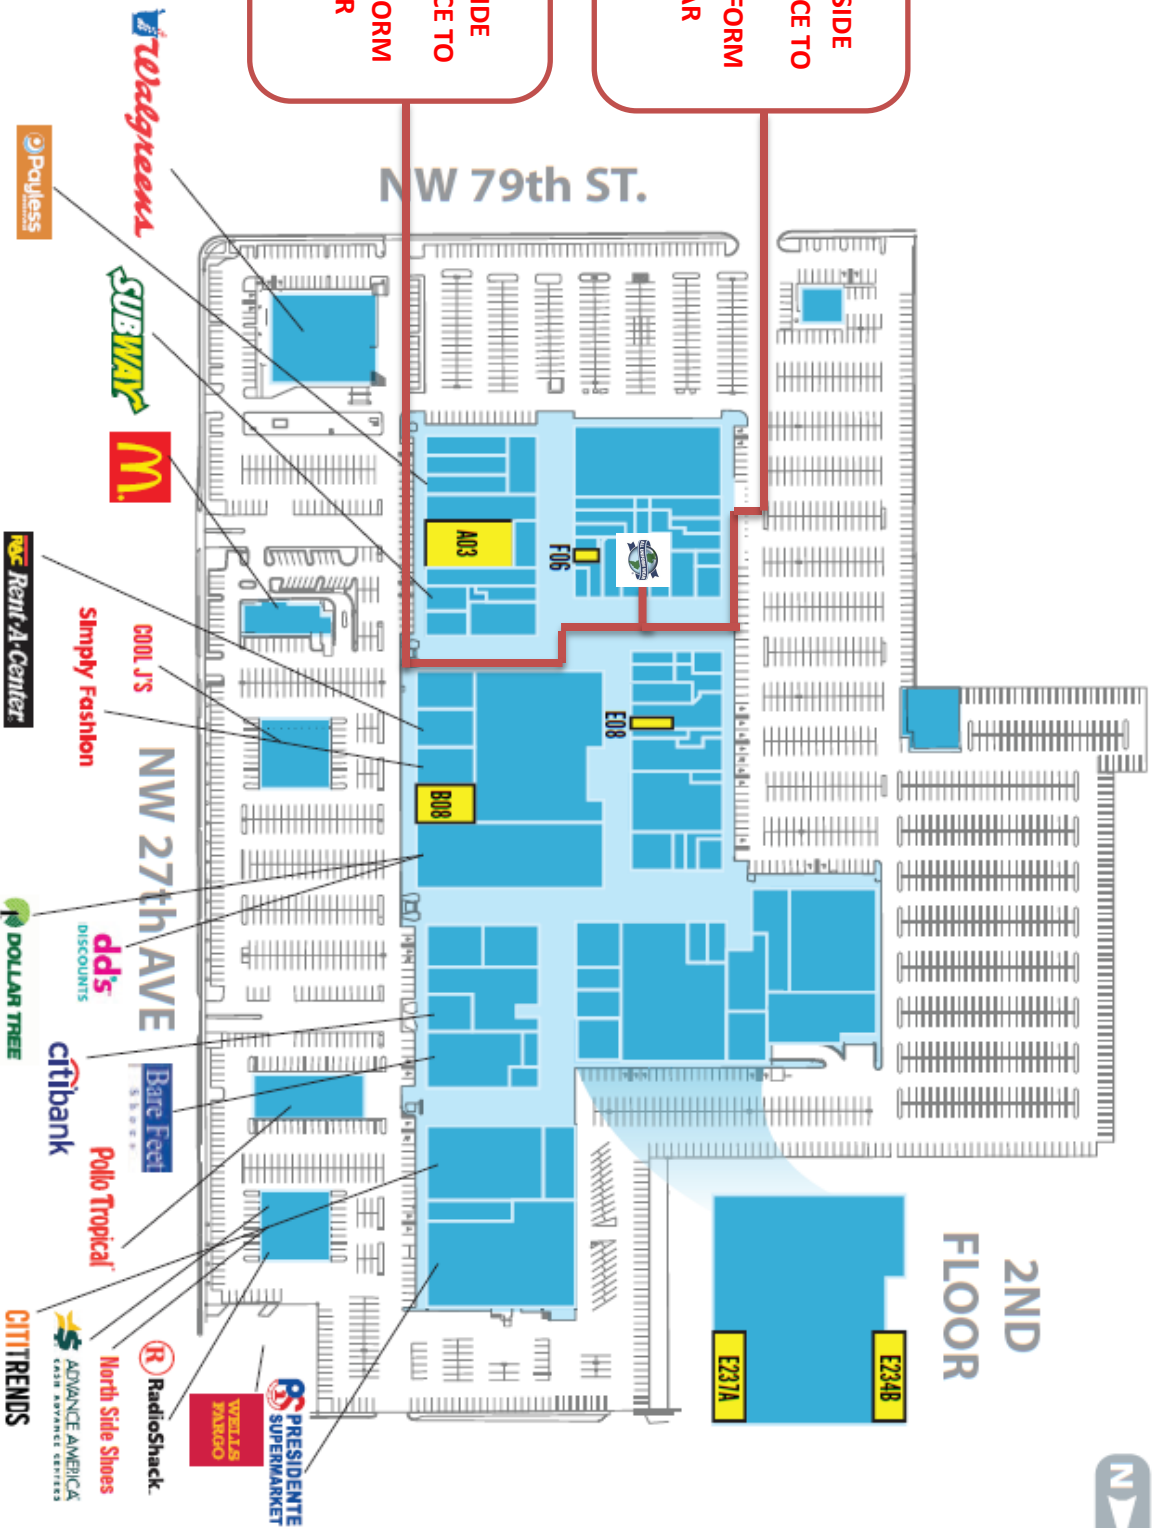

2ND FLOOR

WEST SIDE
ENTRANCE TO
ALL UNIFORM
WEAR

EAST SIDE
ENTRANCE TO
ALL UNIFORM
WEAR

ALL UNIFORM WEAR

Monday-Friday 10AM-7PM Saturday 10AM-5PM Sunday 12PM-5PM

Store8@alluniformwear.com

Alluniformwear.com